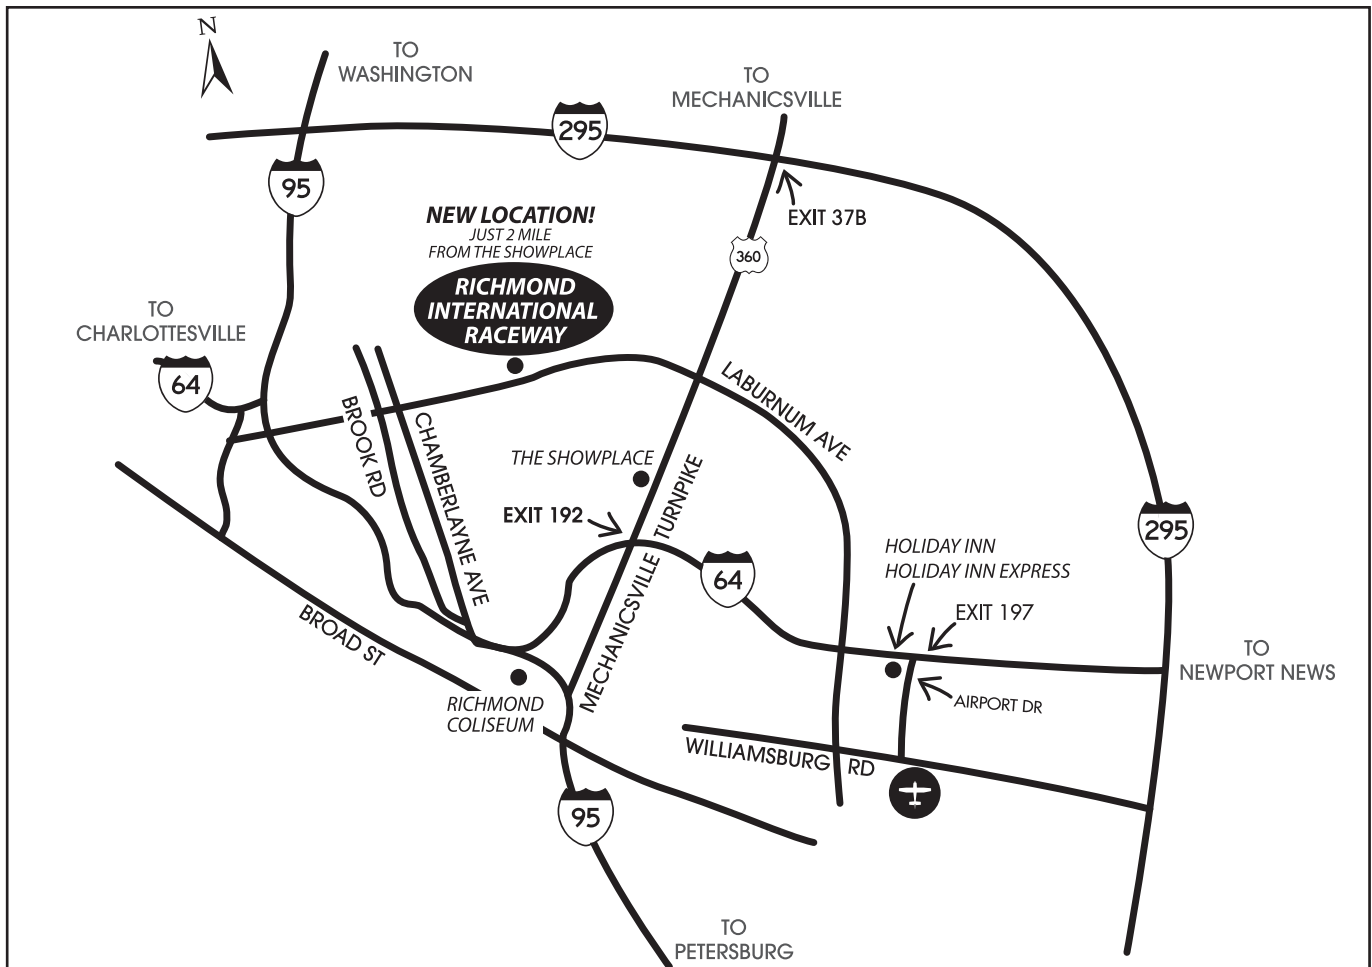

## From the North

South I-95 to I-295. Then south to Exit 37B RT 360 West (Mechanicsville Turnpike). Proceed approximately three miles turn right onto Laburnum Ave. Go one mile to the Richmond Raceway Complex on your right

## From the South

North on I-95 to Richmond. At Richmond take 64 East. Then take the Exit 192 East on RT 360 (Mechanicsville Turnpike). Proceed approximately a mile and a half to Laburnum Ave. Turn left. Go approximately one mile to the Richmond Raceway Complex on your right

## From the East

I-64 West to Richmond. Take Exit 192, east on RT 360 (Mechanicsville Turnpike). Proceed approximately a mile and a half to Laburnum Ave. Turn left, go approximately one mile to the Richmond Raceway Complex on your right

## From the West

I-64 East to Richmond. Take Exit 192, east on RT 360 (Mechanicsville Turnpike). Proceed approximately a mile and a half to Laburnum Ave. Turn left, go approximately one mile to the Richmond Raceway Complex on your right